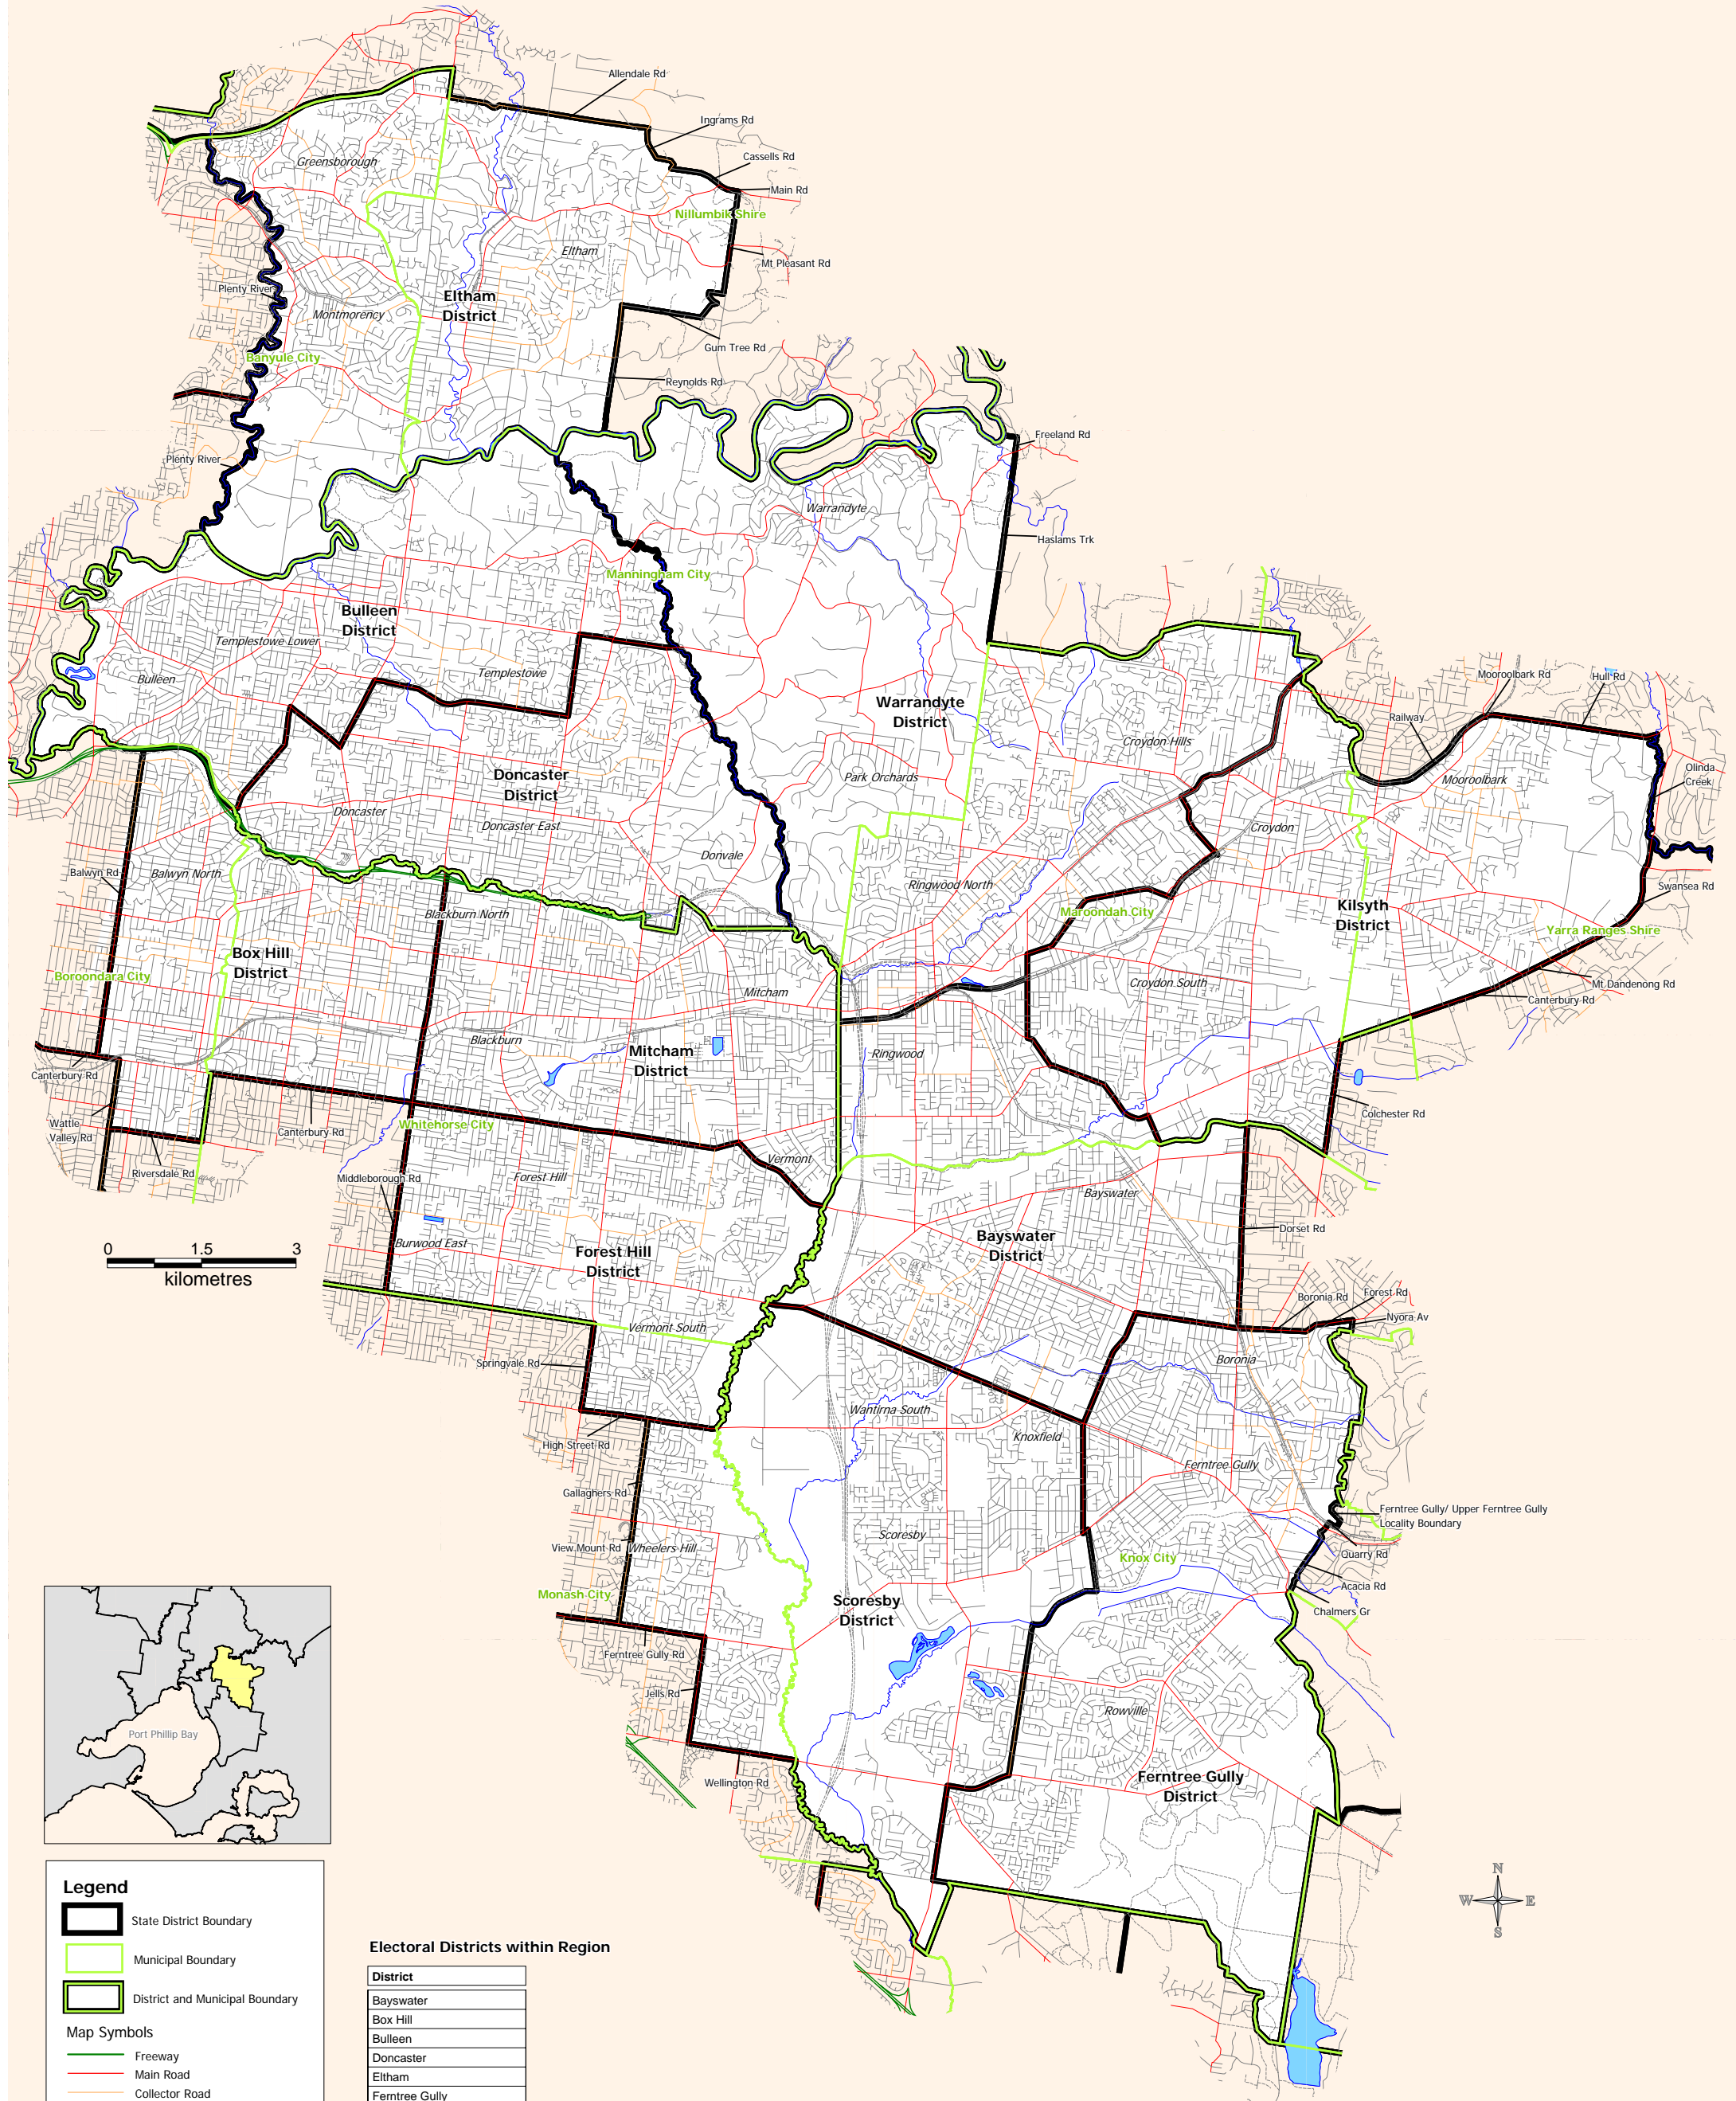

# Eastern Metropolitan

**Legend**

- State District Boundary
- Municipal Boundary
- District and Municipal Boundary

**Map Symbols**

- Freeway
- Main Road
- Collector Road
- Road
- Unsealed Road
- River/Creek
- Railway Line
- Lake

**Electoral Districts within Region**

District
Bayswater
Box Hill
Bulleen
Doncaster
Eltham
Ferntree Gully
Forest Hill
Kilsyth
Mitcham
Scoresby
Warrandyte